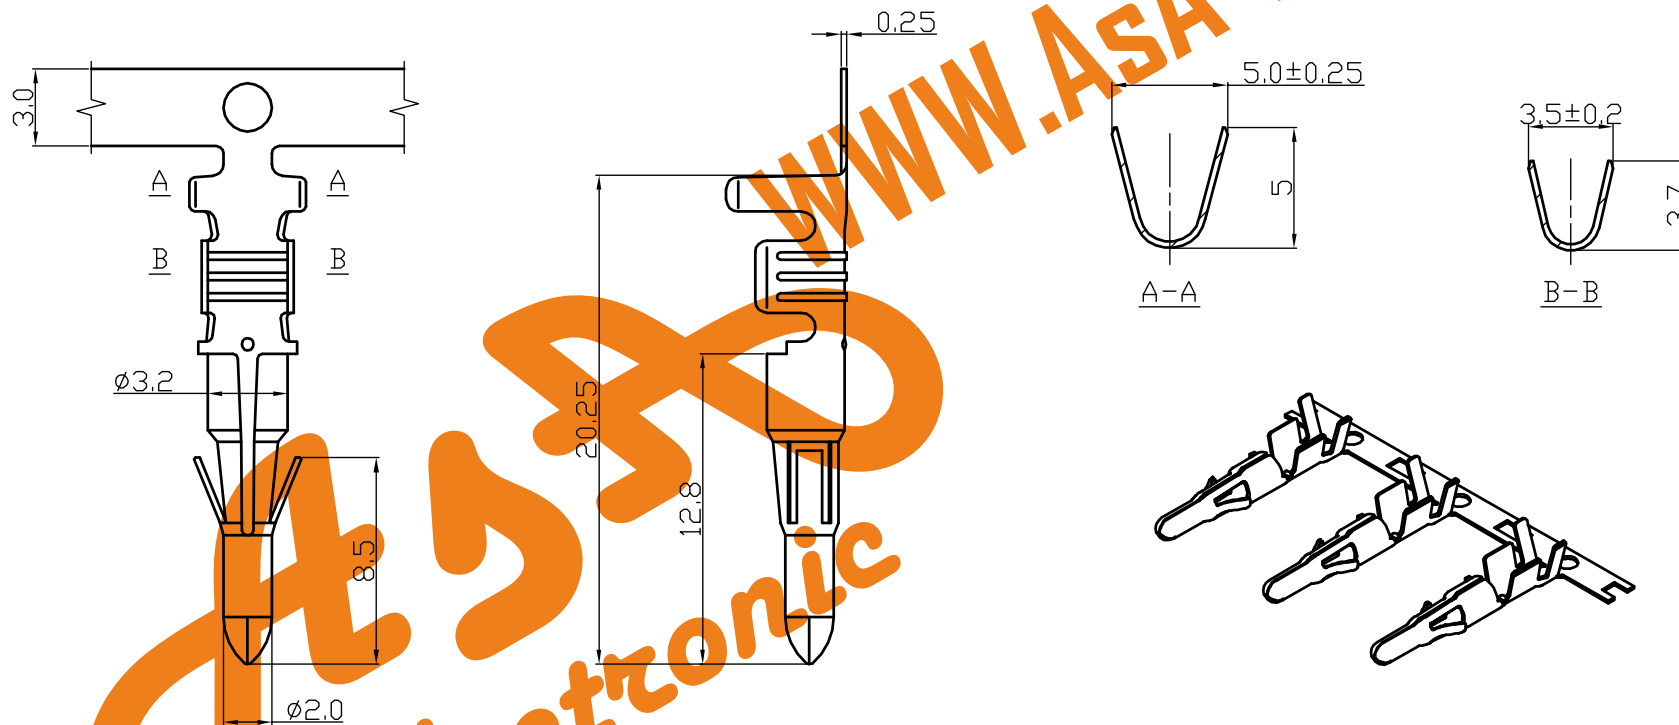

L6.2 Type Terminal -A

ASA Electronic  
 WWW.ASA-Elec.com

WWW.ASA-Elec.com

AsA Electronic Co.

Tel : (+98) 21 66 73 56 82 Mob : (+98) 912 03 161 02

Terminal		Phospher Bronze		1			
No.	Item/Material No.	Material	QTY	Remark			
Unmarked Tolerance							
		Unit	Scale	Design Unit	Size	Part No.	
		mm	—	Metric	A4		
Draw	Review	Approve	Material	Drawing No.	Part No.		
				Item	L6.2-AT		